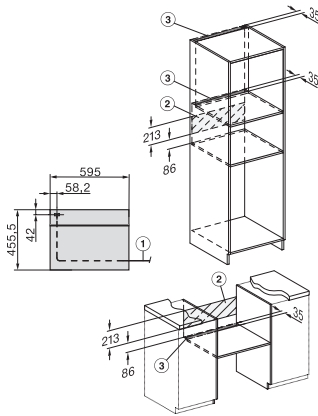

H 7840 BPX 125 Gala Ed
 Handtagslös kompaktugn
 i en perfekt kombinerbar design med stektermometer och BrilliantLight.

side view H7000 M, installation drawings

built-in H7000 M, installation drawing

built-in H7000 M build-under, installation drawing

Installation H7000 M, installation drawing

side view H7000 M build-under, installation drawings