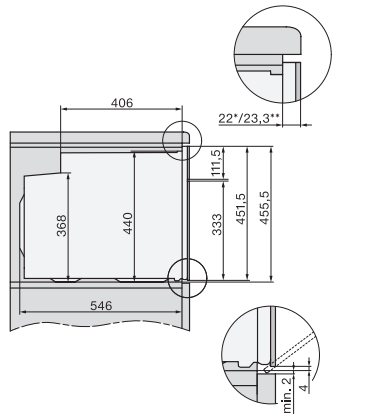

H 7840 BPX 125 Gala Ed
 Handtagslös kompaktugn
 i en perfekt kombinerbar design med stektermometer och BrilliantLight.

side view H7000 M, installation drawings

built-in H7000 M, installation drawing

built-in H7000 M build-under, installation drawing

Installation H7000 M, installation drawing

side view H7000 M build-under, installation drawings